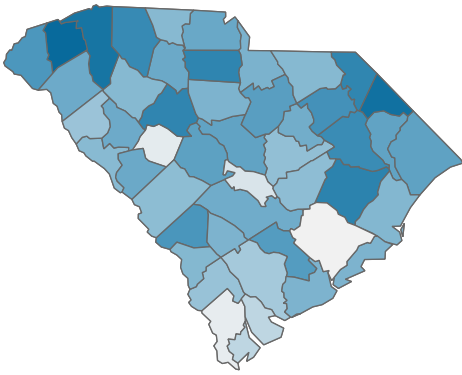

COVID-19 in South Carolina

As of 11:59 PM on 8/10/2021

Cases

651,787

Select Date Range & County to Filter Page Values

All values

COUNTY

All

Past 2 weeks Confirmed

26489

Rate of COVID-19 Cases per 10,000 population, by County

County Displayed: **South Carolina** | Dates Displayed: 3/4/2020 to 8/10/2021

[Use County Filter Above to View ZIP Code Counts](#)

Find your ZIP

All

Reported COVID-19 Cases, by Week of Report

County Displayed: **South Carolina** | Dates Displayed: 3/4/2020 to 8/10/2021

County Displayed: **South Carolina** | Dates Displayed: 3/4/2020 to 8/10/2021