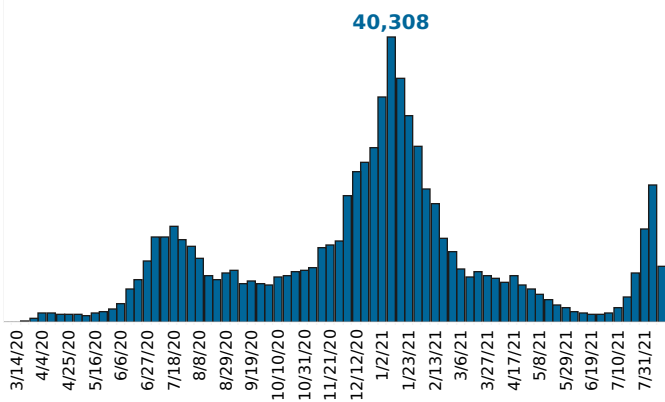

COVID-19 in South Carolina

As of 11:59 PM on 8/10/2021

Cases

651,787

Select Date Range & County to Filter Page Values

All values

COUNTY

All

Past 2 weeks Confirmed

26489

Rate of COVID-19 Cases per 10,000 population, by County

County Displayed: **South Carolina** | Dates Displayed: 3/4/2020 to 8/10/2021

[Use County Filter Above to View ZIP Code Counts](#)

Find your ZIP

All

Reported COVID-19 Cases, by Week of Report

County Displayed: **South Carolina** | Dates Displayed: 3/4/2020 to 8/10/2021

County Displayed: **South Carolina** | Dates Displayed: 3/4/2020 to 8/10/2021